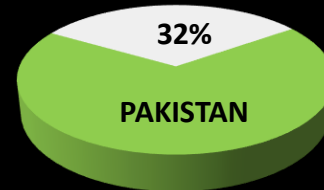

Sustainable Development: Balancing Economics, Environmental and Social Impacts

*Prepared by: Engr. Aisa Mijeno
Innovation Labs Director | Faculty of Engineer, DLSL*

A world map where the landmasses are dark blue and the city lights are represented by a dense pattern of small yellow and white dots. The text '1.2 Billion' is overlaid in the center in a large, white, sans-serif font.

1.2 Billion

How Many People Are Still Living in the Dark?

Approximately 2 out of 10 people in Asia do not have access to electricity

622 million of 3.6 billion people do not have electricity

1. Power point - sekretaris
2. Strategi - roadmap
3. International
4. Branding story
5. Involvement: GMP