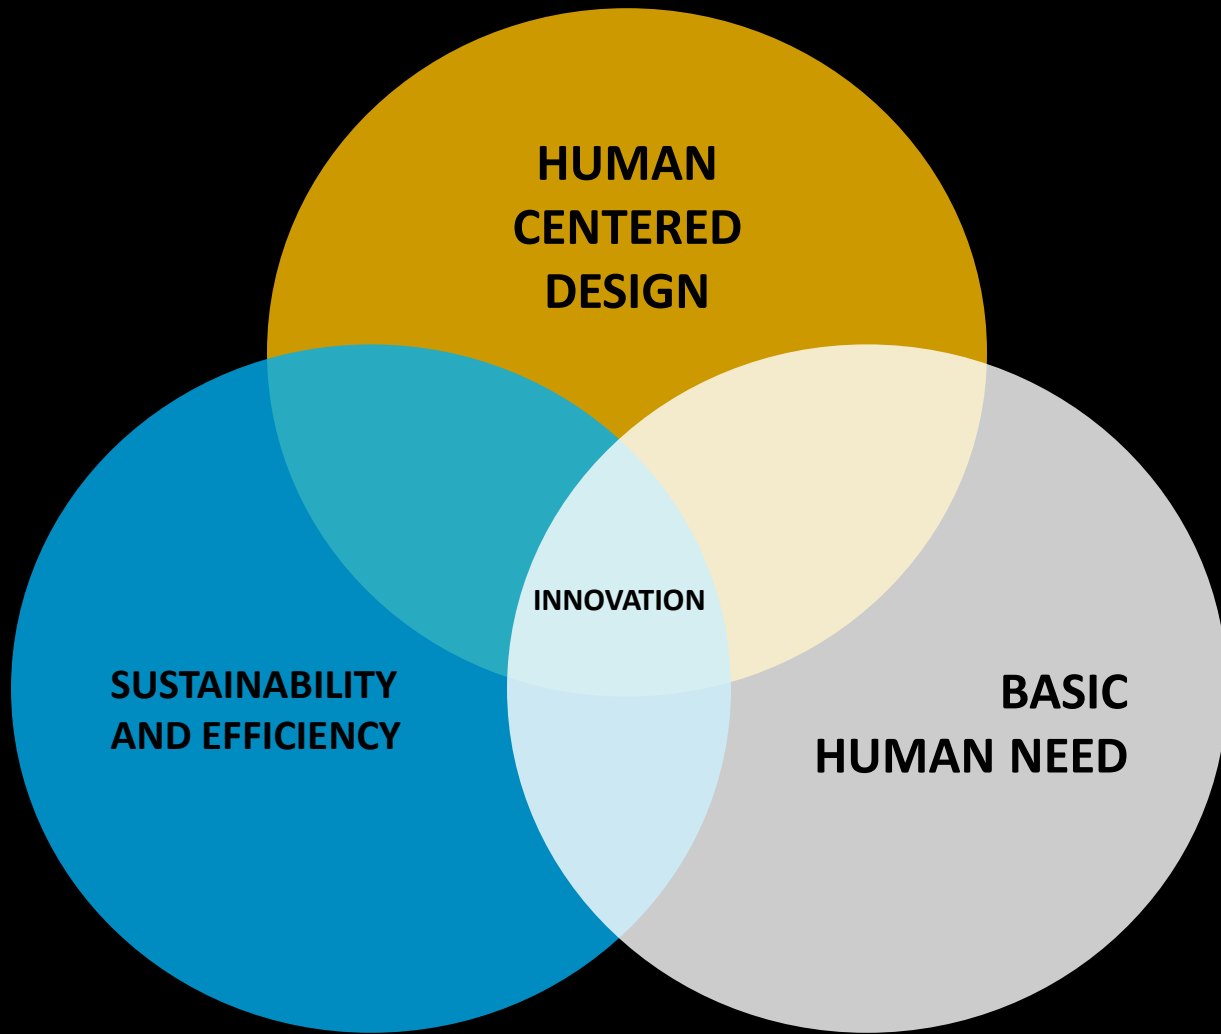

A group of mountaineers is seen from behind, ascending a steep, snow-covered mountain slope. They are wearing colorful gear and carrying large backpacks. The mountain's surface is rugged with patches of snow and exposed rock. The sky is a clear, deep blue. The overall scene conveys a sense of challenge and exploration in a high-altitude environment.

Sustainable Development: Balancing Economics, Environmental and Social Impacts

*Prepared by: Engr. Aisa Mijeno
Innovation Labs Director | Faculty of Engineer, DLSL*

A world map where the landmasses are dark blue and the city lights are represented by a dense pattern of small yellow and white dots. The text '1.2 Billion' is overlaid in the center in a large, white, sans-serif font.