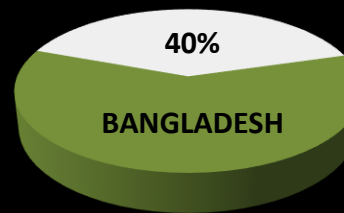

Sustainable Development: Balancing Economics, Environmental and Social Impacts

*Prepared by: Engr. Aisa Mijeno
Innovation Labs Director | Faculty of Engineer, DLSL*

A world map where the landmasses are dark blue and the city lights are represented by a dense pattern of small yellow and white dots. The text '1.2 Billion' is overlaid in the center in a large, white, sans-serif font.

1.2 Billion

How Many People Are Still Living in the Dark?

Approximately 2 out of 10 people in Asia do not have access to electricity

622 million of 3.6 billion people do not have electricity

1. Power point - sekretaris
2. Strategi - roadmap
3. International
4. Branding story
5. Involvement: GMP