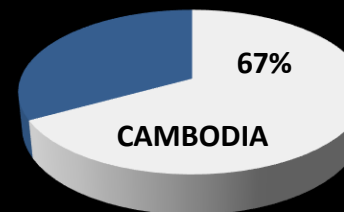

Sustainable Development: Balancing Economics, Environmental and Social Impacts

*Prepared by: Engr. Aisa Mijeno
Innovation Labs Director | Faculty of Engineer, DLSL*

A world map where the landmasses are dark blue and the city lights are represented by a dense pattern of small yellow and white dots. The text '1.2 Billion' is overlaid in the center in a large, white, sans-serif font.

1.2 Billion

How Many People Are Still Living in the Dark?

Approximately 2 out of 10 people in Asia do not have access to electricity

622 million of 3.6 billion people do not have electricity

1. Power point - sekretaris
2. Strategi - roadmap
3. International
4. Branding story
5. Involvement: GMP