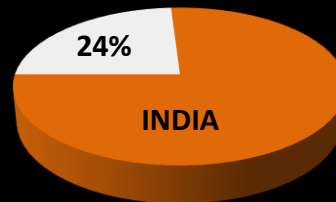

Sustainable Development: Balancing Economics, Environmental and Social Impacts

*Prepared by: Engr. Aisa Mijeno
Innovation Labs Director | Faculty of Engineer, DLSL*

A world map where the landmasses are dark blue and the city lights are represented by a dense pattern of small yellow and white dots. The text '1.2 Billion' is overlaid in the center in a large, white, sans-serif font.

1.2 Billion

How Many People Are Still Living in the Dark?

Approximately 2 out of 10 people in Asia do not have access to electricity

622 million of 3.6 billion people do not have electricity

1. Power point - sekretaris
2. Strategi - roadmap
3. International
4. Branding story
5. Involvement: GMP