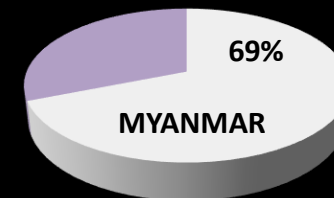

Sustainable Development: Balancing Economics, Environmental and Social Impacts

*Prepared by: Engr. Aisa Mijeno
Innovation Labs Director | Faculty of Engineer, DLSL*

A world map where the landmasses are dark blue and the city lights are represented by a dense pattern of small yellow and white dots. The text '1.2 Billion' is overlaid in the center in a large, white, sans-serif font.

1.2 Billion

How Many People Are Still Living in the Dark?

Approximately 2 out of 10 people in Asia do not have access to electricity

622 million of 3.6 billion people do not have electricity

1. Power point - sekretaris
2. Strategi - roadmap
3. International
4. Branding story
5. Involvement: GMP