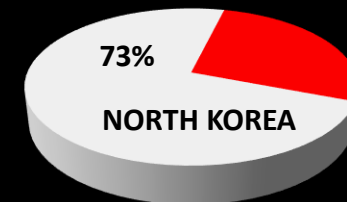

Sustainable Development: Balancing Economics, Environmental and Social Impacts

*Prepared by: Engr. Aisa Mijeno
Innovation Labs Director | Faculty of Engineer, DLSL*

A world map where the landmasses are dark blue and the city lights are represented by a dense pattern of small yellow and white dots. The text '1.2 Billion' is overlaid in the center in a large, white, sans-serif font.

1.2 Billion

How Many People Are Still Living in the Dark?

Approximately 2 out of 10 people in Asia do not have access to electricity

622 million of 3.6 billion people do not have electricity

1. Power point - sekretaris
2. Strategi - roadmap
3. International
4. Branding story
5. Involvement: GMP