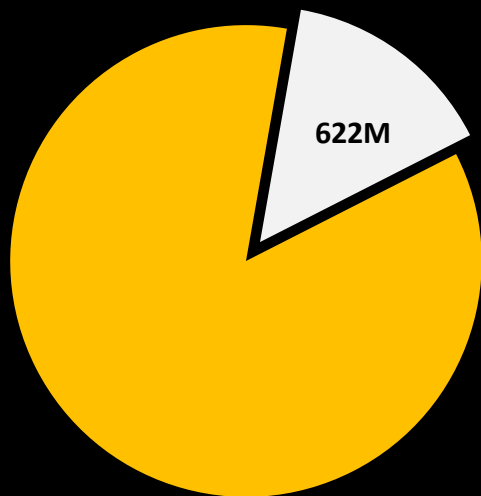

A group of mountaineers is seen from behind, ascending a steep, snow-covered mountain slope. They are wearing colorful gear and carrying large backpacks. The mountain's surface is rugged with patches of snow and exposed rock. The sky is a clear, deep blue. The overall scene conveys a sense of challenge and exploration in a high-altitude environment.

Sustainable Development: Balancing Economics, Environmental and Social Impacts

*Prepared by: Engr. Aisa Mijeno
Innovation Labs Director | Faculty of Engineer, DLSL*

A world map where the landmasses are dark blue and the city lights are represented by a dense pattern of small yellow and white dots. The text '1.2 Billion' is overlaid in the center in a large, white, sans-serif font.

1.2 Billion

How Many People Are Still Living in the Dark?

Approximately 2 out of 10 people in Asia do not have access to electricity

622 million of 3.6 billion people do not have electricity

1. Power point - sekretaris
2. Strategi - roadmap
3. International
4. Branding story
5. Involvement: GMP