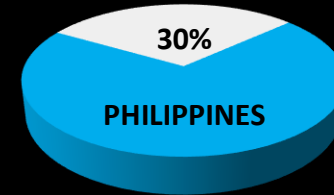

Sustainable Development: Balancing Economics, Environmental and Social Impacts

*Prepared by: Engr. Aisa Mijeno
Innovation Labs Director | Faculty of Engineer, DLSL*

A world map where the landmasses are dark blue and the city lights are represented by a dense pattern of small yellow and white dots. The text '1.2 Billion' is overlaid in the center in a large, white, sans-serif font.

1.2 Billion

How Many People Are Still Living in the Dark?

Approximately 2 out of 10 people in Asia do not have access to electricity

622 million of 3.6 billion people do not have electricity

1. Power point - sekretaris
2. Strategi - roadmap
3. International
4. Branding story
5. Involvement: GMP